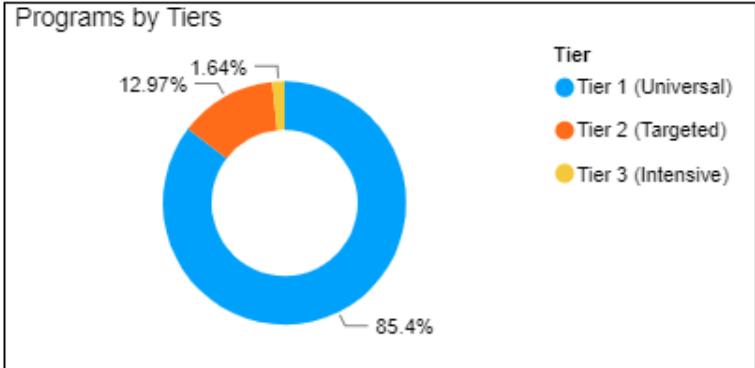

Family Engagement Dashboard

7/16/2018 8/9/2019

105
Schools

1712
YTD Programs

87102
YTD Interactions

Network	Program Attendance	Average Attendance	YTD Programs
Achievement	16094	56.27	286
Best Practices	12722	59.73	213
Innovative	12026	53.45	225
LIFT	11496	42.90	268
STEAM	10740	66.30	162
Redesign	10276	33.69	305
Portfolio	7743	41.63	186
District-Wide	6005	89.63	67

PrimaryFocus
All

School
All

Average Attendance by Day of the Week/Attendance

Network	Monday	Tuesday	Wednesday	Thursday	Friday	Saturday	Sunday
Achievement	24.50	22.02	101.69	43.24	39.82	12.50	
Best Practices	28.75	28.73	78.49	49.29	48.69	50.00	
District-Wide		9.35		7.73		786.29	
Innovative	28.10	18.27	84.42	50.66	38.76	15.00	
LIFT	19.19	30.81	64.97	34.15	19.86	106.00	
Portfolio	17.53	14.36	28.11	57.79	11.45		77.00
Redesign	9.33	16.18	47.92	27.14	25.53	63.20	5.00
STEAM	28.00	37.62	115.00	53.40	40.00	95.00	9.00