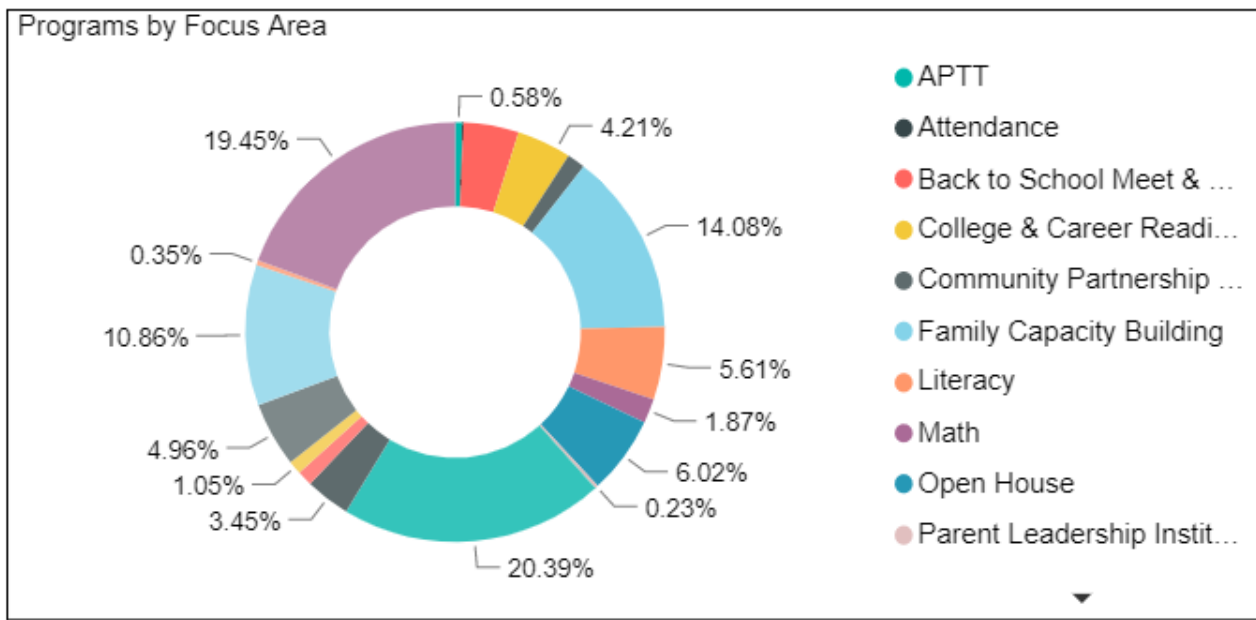

Family Engagement Dashboard

7/16/2018 8/9/2019

105
Schools

1712
YTD Programs

87102
YTD Interactions

Network	Program Attendance	Average Attendance	YTD Programs
Achievement	16094	56.27	286
Best Practices	12722	59.73	213
Innovative	12026	53.45	225
LIFT	11496	42.90	268
STEAM	10740	66.30	162
Redesign	10276	33.69	305
Portfolio	7743	41.63	186
District-Wide	6005	89.63	67

PrimaryFocus
All

School
All

Average Attendance by Day of the Week/Attendance

Network	Monday	Tuesday	Wednesday	Thursday	Friday	Saturday	Sunday
Achievement	24.50	22.02	101.69	43.24	39.82	12.50	
Best Practices	28.75	28.73	78.49	49.29	48.69	50.00	
District-Wide		9.35		7.73		786.29	
Innovative	28.10	18.27	84.42	50.66	38.76	15.00	
LIFT	19.19	30.81	64.97	34.15	19.86	106.00	
Portfolio	17.53	14.36	28.11	57.79	11.45		77.00
Redesign	9.33	16.18	47.92	27.14	25.53	63.20	5.00
STEAM	28.00	37.62	115.00	53.40	40.00	95.00	9.00